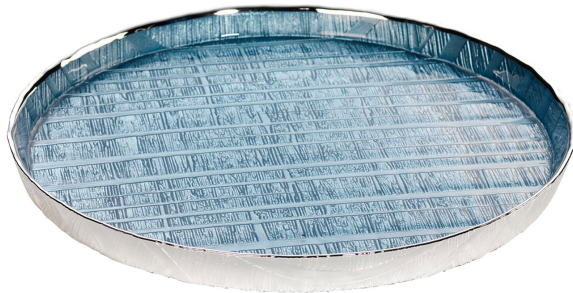

ARTEMEST

TABLETOP : MORE TABLETOP : TRAYS

Argenesi

WOOD SKY BLUE TRAY

\$305

DESCRIPTION

Part of the Wood Collection, this elegant tray boasts an eye-catching surface with an organic texture along the interior. Crafted of glass that this piece can be displayed alone or with the others in the same series for a colorful bouquet of fresh colors. Inside, the glass is painted in sky blue and the exterior is coated in 999 silver using the SilvanSputteringAg method, an eco-friendly process developed by Argenesi.

DETAILS & DIMENSIONS

- Material: Glass Silver
- Dimensions (in): W 14.17 x D 14.17 x H 0.00
- Dimensions (cm): W 36 x D 36 x H 0
- Handmade In Italy