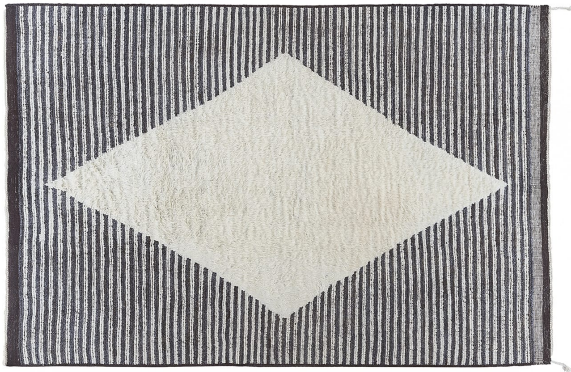

# ARTEMEST

HOME DÉCOR : WALL & FLOOR DÉCOR : RUGS & CARPETS

*Mohebban*

## WOOLAND RHOMBUS RUG

\$5,410

### DESCRIPTION

Wooland collection, designed by Elena Caponi studio, the charm emanating from the millenary designs of Berber carpets is transformed into an object that evokes distant scenarios; the carpet is the place where everyday life finds comfort. Woolen threads that bind history and the present in an intertwining of ancient contemporaneity. Hand-knotted rug, with a pile composed of wool.

### DETAILS & DIMENSIONS

- Material: Textiles
- Dimensions (in): W 118.11 x D 78.74 x H 0.39
- Dimensions (cm): W 300 x D 200 x H 1
- Handmade In Turchia