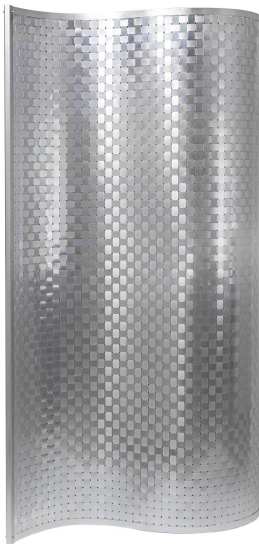

# ARTEMEST

LIGHTING : FLOOR LAMPS

*Inthegarden*

## YAR MODULO B LIGHTING MODULE

\$10,520

### DESCRIPTION

Yar Modulo B, created by the Inthegarden design studio, is a large lighting module with a steel structure covered with Splot, a hand-made aluminum weave. Designed as a single lighting element or to be used alongside other modules, the Yar is mounted on wheels for easy moving solutions. Part of the Babylon collection, the piece adds dynamic style to any room.

### DETAILS & DIMENSIONS

- Material: Steel, Aluminum
- Dimensions (in): W 27.56 x D 43.31 x H 80.71
- Dimensions (cm): W 70 x D 110 x H 205
- Handmade In Italy