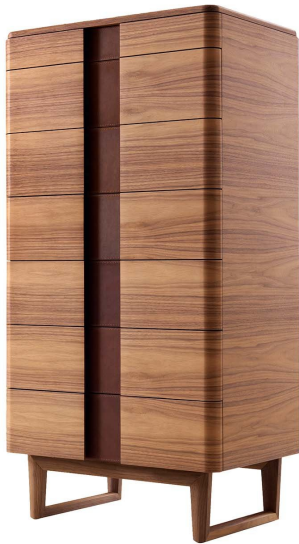

ARTEMEST

FURNITURE : STORAGE : CABINETS

Grilli

YORK TALL DRESSER

\$9,100

DESCRIPTION

This superb dresser combines prized materials and sleek aesthetic in a functional piece of decor that is certain to make a statement in a modern bedroom. Defined by a tall and elegantly curved silhouette, this dresser has a plywood frame with Canaletto walnut veneer both inside and outside and a central section in mocha leather that runs along the length of the piece. The dresser stands on a Canaletto walnut base with U-shaped legs and features six soft-close drawers plus two small ones on top for smaller items, jewelry, and hosiery that are fully lined in soft leather.

DETAILS & DIMENSIONS

- Material: Walnut wood, Plywood, Glass, Metal, Leather, LED
- Dimensions (in): W 27.56 x D 21.26 x H 51.18
- Dimensions (cm): W 70 x D 54 x H 130
- Handmade In Italy