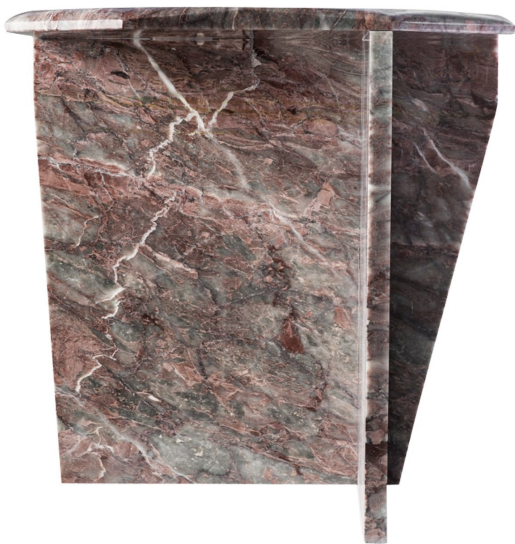

ARTEMEST

FURNITURE : TABLES : COFFEE TABLES

Frédéric Fourrichon for Fratelli Speranza

Z2 COFFEE TABLE

\$2,780

DESCRIPTION

This elegant Salomé marble coffee table features one central support. The Z series uses joints and no glue or screws. The combinations can be customized with two different kinds of marble for top and bottom among the following: green Guatemala, Calacatta gold, grey Carnico, white Carrara, pink Portugal, or Fior di Pesco. This piece can be paired with the Z2 Table Guéridon Rondoctogon (its larger version).

DETAILS & DIMENSIONS

- Material: Marble
- Dimensions (in): W 19.29 x D 19.29 x H 19.29
- Dimensions (cm): W 49 x D 49 x H 49
- Handmade In Italy