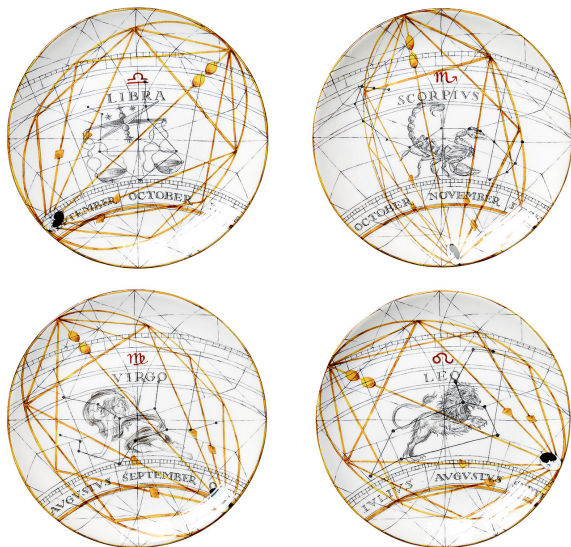

ARTEMEST

TABLETOP : TABLEWARE : DESSERT PLATES

Laboratorio Paravicini

ZODIACO SET OF 4 DESSERT PLATES - AQUARIUS, CAPRICORNUS, SAGITARIUS, PISCIS

\$290

DESCRIPTION

A dessert set from the Zodiac collection, inspired by the blue sky and its stars that light it up at night. It consists of 4 plates each one with a zodiacal sign. All the pieces are made in top-quality white ceramic worked on by master artisans and are dishwasher safe.

DETAILS & DIMENSIONS

- Material: Ceramics
- Dimensions (in): W 7.87 x D 7.87 x H 0.39
- Dimensions (cm): W 20 x D 20 x H 1
- Handmade In Italy