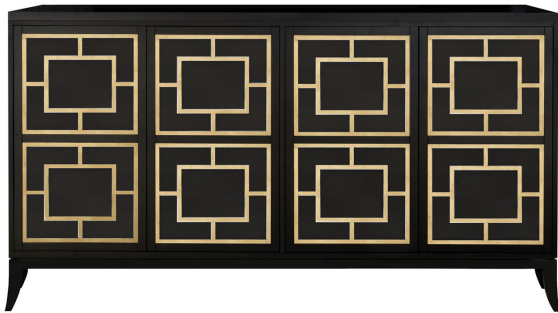

ARTEMEST

FURNITURE : STORAGE : SIDEBOARDS

Isabella Costantini

ZOE SIDEBOARD WITH CURVED LEGS

\$8,605

DESCRIPTION

This four-door cabinet is expertly crafted in wood with gold leaf details adorning the front in geometric patterns, complementing the matte mocha finish. The curved legs supporting this piece add a special timeless look.

DETAILS & DIMENSIONS

- Material: Wood, Gold leaf
- Dimensions (in): W 78.35 x D 19.69 x H 42.91
- Dimensions (cm): W 199 x D 50 x H 109
- Handmade In Italy